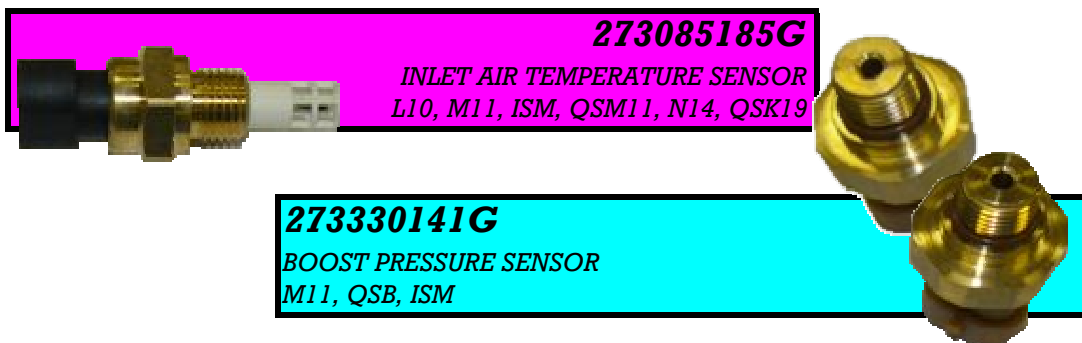

TAKE A LOOK AT THIS!

ASK US ABOUT OUR ENGINE SENSORS TO SUIT YOUR

Cummins

273080406G

OIL PRESSURE SENSOR
L10, N14, M11, ISM, QSM & QSK

273084521G

BOOST PRESSURE SENSOR
L10, M11, QSM, ISM, N14

273085185G

INLET AIR TEMPERATURE SENSOR
L10, M11, ISM, QSM11, N14, QSK19

273330141G

BOOST PRESSURE SENSOR
M11, QSB, ISM

273408503G

ENGINE POSITION SENSOR
ISB, ISC, ISL, M11, N14, QSB & K Series

273331044G

AMBIENT AIR TEMPERATURE SENSOR
M11, ISX, Signature