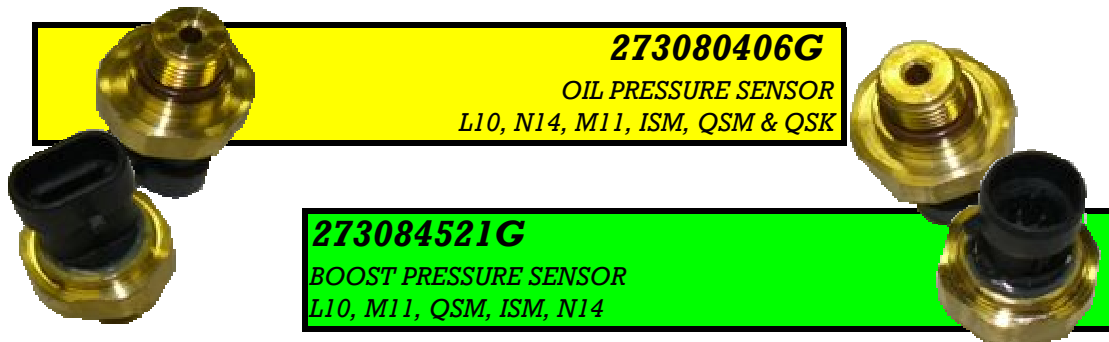

TAKE A LOOK AT THIS!

ASK US ABOUT OUR ENGINE SENSORS TO SUIT YOUR

Cummins

273080406G

OIL PRESSURE SENSOR
L10, N14, M11, ISM, QSM & QSK

273084521G

BOOST PRESSURE SENSOR
L10, M11, QSM, ISM, N14

273085185G

INLET AIR TEMPERATURE SENSOR
L10, M11, ISM, QSM11, N14, QSK19

273330141G

BOOST PRESSURE SENSOR
M11, QSB, ISM

273408503G

ENGINE POSITION SENSOR
ISB, ISC, ISL, M11, N14, QSB & K Series

273331044G

AMBIENT AIR TEMPERATURE SENSOR
M11, ISX, Signature