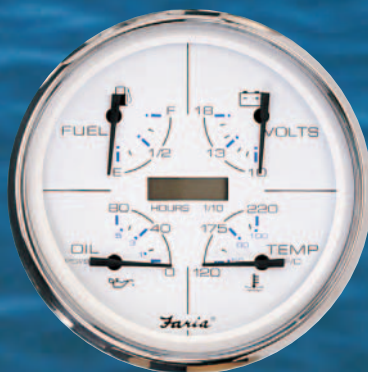

Combination Styles

Combination Style Gauges are available in Euro, Euro White, Dress White, Chesapeake White, Chesapeake SS Black and Chesapeake Black.

3 in 1 Combination
Chesapeake SS Black

3 in 1 Combination Gauges

Available in 5" configuration with combinations of Speedo, Oil Pressure, Tacho, Trim and Volts.

4 in 1 Combination Gauges
Euro White

4 in 1 Combination Gauges

Available in 4" or 5" configuration with combinations of Fuel, Oil Pressure, Water Temperature and Water Pressure, or Fuel, Oil Pressure, Water Temperature and Volts.

5 in 1 Combination Gauges
Chesapeake SS White

5 in 1 Combination Gauges

Available in 5" configuration with combinations of Fuel, Hour Meter, Oil Pressure, Water Temperature and Volts.

Size	Part No.	Style	Description	Tacho	Speedo	Fuel	Volts	Oil Pres	Temp	Hours
4"	GF0001	Euro	4 in 1							
5"	GF4002	Euro	4 in 1							
5"	GF5002	Euro	5 in 1							
4"	GF0002	Euro White	4 in 1							
5"	GF4003	Euro White	4 in 1							
5"	GF5003	Euro White	5 in 1							
4"	GF0003	Dress White	4 in 1							
5"	GF4004	Dress White	4 in 1							
5"	GF5001	Dress White	5 in 1							
4"	GF0009	Nantucket	4 in 1							
4"	GF0008	Chess SS White	4 in 1							
5"	GF4004	Chess SS White	4 in 1							
5"	GF5004	Chess SS White	5 in 1							
4"	GF0007	Chess SS Black	4 in 1							
5"	GF4005	Chess SS Black	4 in 1							
5"	GF5005	Chess SS Black	5 in 1							
5"	GT0001	Chess SS Black	3 in 1	7000rpm						
5"	GT0005	Chess SS Black	3 in 1	4000rpm						
5"	GT0006	Chess SS Black	3 in 1	6000rpm						
5"	GS0006	Chess SS Black	3 in 1		65mph					
4"	GF0006	Chess White	4 in 1							
5"	GF4000	Chess White	4 in 1							
5"	GF5000	Chess White	5 in 1							
5"	34820	Chess White	2 in 1	6000rpm						
5"	34821	Chess White	Single		80mph					
5"	34823	Chess White	Single		55mph					
4"	GF0005	Chess Black	4 in 1							
5"	GF4006	Chess Black	4 in 1							
5"	GF5006	Chess Black	5 in 1							