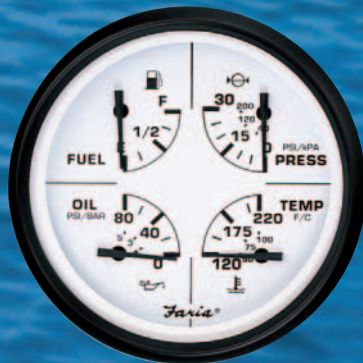

Combination Styles

Combination Style Gauges are available in Euro, Euro White, Dress White, Chesapeake White, Chesapeake SS Black and Chesapeake Black.

3 in 1 Combination
Chesapeake SS Black

3 in 1 Combination Gauges

Available in 5" configuration with combinations of Speedo, Oil Pressure, Tacho, Trim and Volts.

4 in 1 Combination Gauges
Euro White

4 in 1 Combination Gauges

Available in 4" or 5" configuration with combinations of Fuel, Oil Pressure, Water Temperature and Water Pressure, or Fuel, Oil Pressure, Water Temperature and Volts.

5 in 1 Combination Gauges
Chesapeake SS White

5 in 1 Combination Gauges

Available in 5" configuration with combinations of Fuel, Hour Meter, Oil Pressure, Water Temperature and Volts.

Size	Part No.	Style	Description	Tacho	Speedo	Fuel	Volts	Oil Pres	Temp	Hours
4"	GF0001	Euro	4 in 1							
5"	GF4002	Euro	4 in 1							
5"	GF5002	Euro	5 in 1							
4"	GF0002	Euro White	4 in 1							
5"	GF4003	Euro White	4 in 1							
5"	GF5003	Euro White	5 in 1							
4"	GF0003	Dress White	4 in 1							
5"	GF4004	Dress White	4 in 1							
5"	GF5001	Dress White	5 in 1							
4"	GF0009	Nantucket	4 in 1							
4"	GF0008	Chess SS White	4 in 1							
5"	GF4004	Chess SS White	4 in 1							
5"	GF5004	Chess SS White	5 in 1							
4"	GF0007	Chess SS Black	4 in 1							
5"	GF4005	Chess SS Black	4 in 1							
5"	GF5005	Chess SS Black	5 in 1							
5"	GT0001	Chess SS Black	3 in 1	7000rpm						
5"	GT0005	Chess SS Black	3 in 1	4000rpm						
5"	GT0006	Chess SS Black	3 in 1	6000rpm						
5"	GS0006	Chess SS Black	3 in 1		65mph					
4"	GF0006	Chess White	4 in 1							
5"	GF4000	Chess White	4 in 1							
5"	GF5000	Chess White	5 in 1							
5"	34820	Chess White	2 in 1	6000rpm						
5"	34821	Chess White	Single		80mph					
5"	34823	Chess White	Single		55mph					
4"	GF0005	Chess Black	4 in 1							
5"	GF4006	Chess Black	4 in 1							
5"	GF5006	Chess Black	5 in 1							